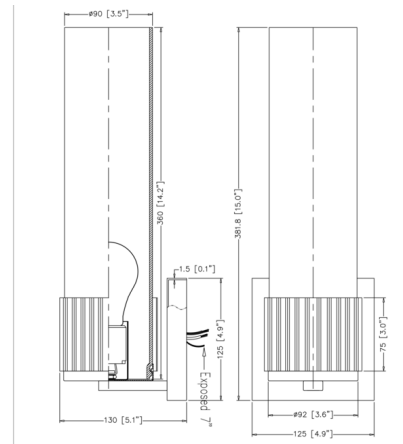

Lightology

lightology.com
866-954-4489
07-01-26

Project: _____

Company: _____

Location: _____ Fixture Type: _____

SPEC #: **INV1374935**

Approved On: _____ Approved By: _____

Bolivar Wall Sconce By Innovations Lighting

Description

The stately Bolivar Wall Sconce is a study in architectural design and subtle details. The stylish and stately ribbed base houses a cylindrical glass shade. Can be mounted horizontally or vertically. Note: Not all options are available.

Shown in matte black / light smoked

Specifications

COLOR	Light Smoked
BODY FINISH	Matte Black
WATTAGE	17W
DIMMER	Standard 120V
DIMENSIONS	4.9"W x 15"H x 5.1"D
BULB NOT INCLUDED	1 x T9/Medium (E26)/17W/120V LED
COUNTRY OF ORIGIN	China