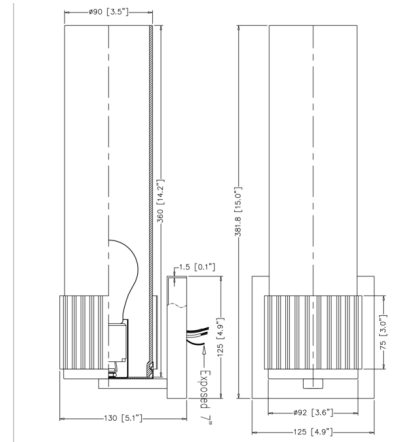

Lightology

lightology.com
866-954-4489
04-23-26

Project: _____

Company: _____

Location: _____ Fixture Type: _____

SPEC #: **INV1374935**

Approved On: _____ Approved By: _____

Bolivar Wall Sconce By Innovations Lighting

Description

The stately Bolivar Wall Sconce is a study in architectural design and subtle details. The stylish and stately ribbed base houses a cylindrical glass shade. Can be mounted horizontally or vertically.

Note: Not all options are available.

Shown in matte black / light smoked

Specifications

COLOR	Light Smoked
BODY FINISH	Matte Black
WATTAGE	17W
DIMMER	Standard 120V
DIMENSIONS	4.9"W x 15"H x 5.1"D
BULB NOT INCLUDED	1 x T9/Medium (E26)/17W/120V LED
COUNTRY OF ORIGIN	China