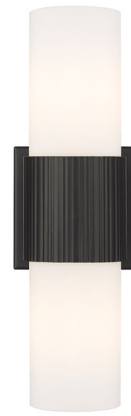

# Lightology

lightology.com  
866-954-4489  
07-01-26

Project: \_\_\_\_\_

Company: \_\_\_\_\_

Location: \_\_\_\_\_ Fixture Type: \_\_\_\_\_

SPEC #: **INV1374962**

Approved On: \_\_\_\_\_ Approved By: \_\_\_\_\_

## Bolivar Small Double Wall Sconce By Innovations Lighting

### Description

The Bolivar Small Double Wall Sconce brings a stately, architectural look, enhancing your interior space. Its ribbed body holds a two cylindrical handblown glass shades that diffuse warm, inviting light and casts gentle shadows throughout your room.

Shown in matte black / white