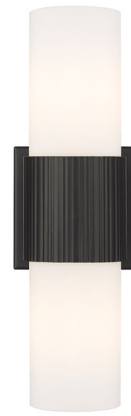

Lightology

lightology.com
866-954-4489
04-25-26

Project: _____

Company: _____

Location: _____ Fixture Type: _____

SPEC #: **INV1374962**

Approved On: _____ Approved By: _____

Bolivar Small Double Wall Sconce By Innovations Lighting

Description

The Bolivar Small Double Wall Sconce brings a stately, architectural look, enhancing your interior space. Its ribbed body holds a two cylindrical handblown glass shades that diffuse warm, inviting light and casts gentle shadows throughout your room.

Shown in matte black / white

Specifications

COLOR	N/A
BODY FINISH	Matte Black / White
WATTAGE	34W
DIMMER	Standard 120V
DIMENSIONS	4"W x 15"H x 4"D
BULB NOT INCLUDED	2 x T10/Medium (E26)/17W/120V LED
OTHER BULB OPTIONS	Edison Tube/Medium (E26)/17W/120V LED
COUNTRY OF ORIGIN	China