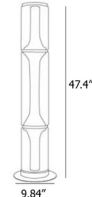

By Lasvit

Description

The Miles Floor Lamp was inspired by the artistic parallels between music and glassblowing. The lamp features flared diffusers housing an LED strip surrounded by glass cylinders, a nod to both brass horn instruments and the glassblowing process. Miles' unique but understated aesthetic allows it to attract attention while maintaining harmony with any interior, just as individual instruments can be heard in a composition without overpowering the mix.

Shown in graphite / graphite

Specifications

COLOR	Graphite
BODY FINISH	Graphite
WATTAGE	15W
DIMMER	N/A
DIMENSIONS	9.84"W x 26.81"H
INTEGRATED LED MODULE	1 x LED/15W/120V LED

Technical Information

PRODUCT DIMENSIONS	Cord Length: 98.4"
LAMP COLOR	2700K