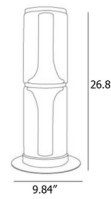

By Lasvit

Description

The Miles Floor Lamp was inspired by the artistic parallels between music and glassblowing. The lamp features flared diffusers housing an LED strip surrounded by glass cylinders, a nod to both brass horn instruments and the glassblowing process. Miles' unique but understated aesthetic allows it to attract attention while maintaining harmony with any interior, just as individual instruments can be heard in a composition without overpowering the mix.

Shown in graphite / graphite

Specifications

COLOR Graphite
BODY FINISH Graphite
WATTAGE 15W
DIMMER N/A
DIMENSIONS 9.84"W x 26.81"H
INTEGRATED LED MODULE 1 x LED/15W/120V LED

Technical Information

PRODUCT DIMENSIONS Cord Length: 98.4"
LAMP COLOR 2700K