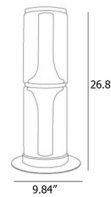

By Lasvit

Description

The Miles Floor Lamp was inspired by the artistic parallels between music and glassblowing. The lamp features flared diffusers housing an LED strip surrounded by glass cylinders, a nod to both brass horn instruments and the glassblowing process. Miles' unique but understated aesthetic allows it to attract attention while maintaining harmony with any interior, just as individual instruments can be heard in a composition without overpowering the mix.

Shown in graphite / graphite

Specifications

COLOR	Graphite
BODY FINISH	Graphite
WATTAGE	15W
DIMMER	N/A
DIMENSIONS	9.84"W x 26.81"H
INTEGRATED LED MODULE	1 x LED/15W/120V LED

Technical Information

PRODUCT DIMENSIONS	Cord Length: 98.4"
LAMP COLOR	2700K