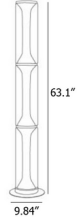

By Lasvit

Description

The Miles Floor Lamp was inspired by the artistic parallels between music and glassblowing. The lamp features flared diffusers housing an LED strip surrounded by glass cylinders, a nod to both brass horn instruments and the glassblowing process. Miles' unique but understated aesthetic allows it to attract attention while maintaining harmony with any interior, just as individual instruments can be heard in a composition without overpowering the mix.

Shown in graphite / graphite

Specifications

COLOR Graphite
BODY FINISH Graphite
WATTAGE 15W
DIMMER N/A
DIMENSIONS 9.84"W x 26.81"H
INTEGRATED LED MODULE 1 x LED/15W/120V LED

Technical Information

PRODUCT DIMENSIONS Cord Length: 98.4"
LAMP COLOR 2700K