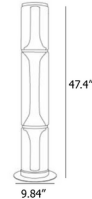

By Lasvit

Description

The Miles Floor Lamp was inspired by the artistic parallels between music and glassblowing. The lamp features flared diffusers housing an LED strip surrounded by glass cylinders, a nod to both brass horn instruments and the glassblowing process. Miles' unique but understated aesthetic allows it to attract attention while maintaining harmony with any interior, just as individual instruments can be heard in a composition without overpowering the mix.

Shown in graphite / graphite

Specifications

COLOR Graphite
BODY FINISH Graphite
WATTAGE 15W
DIMMER N/A
DIMENSIONS 9.84"W x 26.81"H
INTEGRATED LED MODULE 1 x LED/15W/120V LED

Technical Information

PRODUCT DIMENSIONS Cord Length: 98.4"
LAMP COLOR 2700K