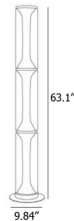

By Lasvit

Description

The Miles Floor Lamp was inspired by the artistic parallels between music and glassblowing. The lamp features flared diffusers housing an LED strip surrounded by glass cylinders, a nod to both brass horn instruments and the glassblowing process. Miles' unique but understated aesthetic allows it to attract attention while maintaining harmony with any interior, just as individual instruments can be heard in a composition without overpowering the mix.

Shown in graphite / graphite

Specifications

COLOR	Graphite
BODY FINISH	Graphite
WATTAGE	15W
DIMMER	N/A
DIMENSIONS	9.84"W x 26.81"H
INTEGRATED LED MODULE	1 x LED/15W/120V LED

Technical Information

PRODUCT DIMENSIONS	Cord Length: 98.4"
LAMP COLOR	2700K