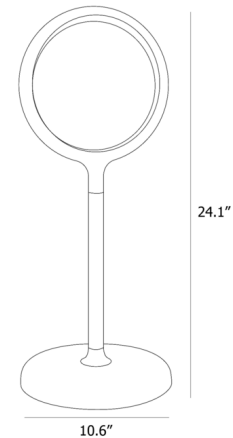

CLICK TO VIEW PRODUCT

Notes: