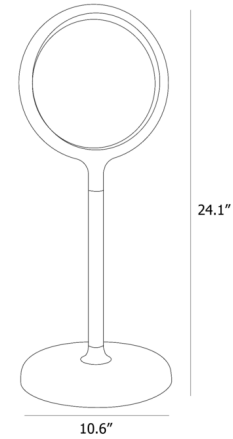

CLICK TO VIEW PRODUCT

Notes: