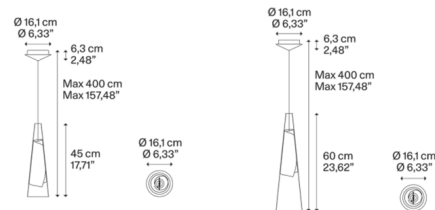

Specifications

COLOR	Clear
BODY FINISH	Red
WATTAGE	11W
DIMMER	Low Voltage Electronic
DIMENSIONS	6.33"W x 17.71"H
INTEGRATED LED MODULE	1 x LED/11W/120V LED

Technical Information

COLOR RENDERING	90 CRI
LAMP COLOR	2700K
LUMENS/WATT	118.82
LUMINOUS FLUX	1307 lumens

CLICK TO VIEW PRODUCT

Notes: