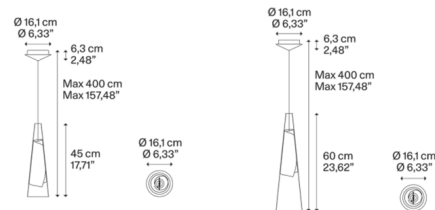

Shown in red / clear

Specifications

COLOR	Clear
BODY FINISH	Red
WATTAGE	11W
DIMMER	Low Voltage Electronic
DIMENSIONS	6.33"W x 17.71"H
INTEGRATED LED MODULE	1 x LED/11W/120V LED

Technical Information

COLOR RENDERING	90 CRI
LAMP COLOR	2700K
LUMENS/WATT	118.82
LUMINOUS FLUX	1307 lumens