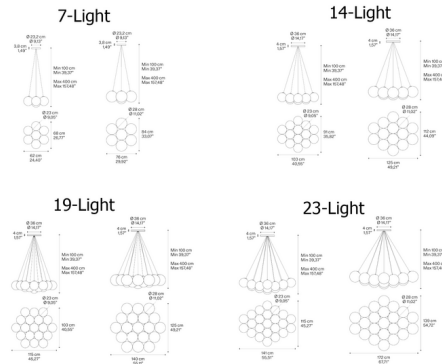

Description

The Random Cloud Chandelier showcases the beauty of the spherical form with a cluster of blown glass globe shades appearing to float in mid-air like a cloud of light. Both voluminous and ethereal, the Random Cloud will make a bold statement. In addition to its dazzling looks, the chandelier is also functional by providing high-performance illumination from its integrated LED lights. Available with small (9.1 inch) or large (11 inch) globes. TRIAC dimmable.

Shown in matte white / glossy smoke

Specifications

COLOR	Glossy Smoke
BODY FINISH	Matte White
WATTAGE	28W
DIMMER	Standard 120V
DIMENSIONS	26.77"W x 9.05"H x 24.4"D
INTEGRATED LED MODULE	7 x LED/4W/120V LED

Technical Information

COLOR RENDERING	90 CRI
LAMP COLOR	2700K
LUMENS/WATT	787.50
LUMINOUS FLUX	3150 lumens

CLICK TO VIEW PRODUCT

Notes: