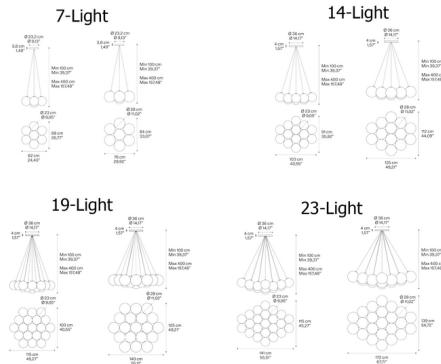

### Description

The Random Cloud Chandelier showcases the beauty of the spherical form with a cluster of blown glass globe shades appearing to float in mid-air like a cloud of light. Both voluminous and ethereal, the Random Cloud will make a bold statement. In addition to its dazzling looks, the chandelier is also functional by providing high-performance illumination from its integrated LED lights. Available with small (9.1 inch) or large (11 inch) globes. TRIAC dimmable.

### Specifications

COLOR . . . . . Glossy Smoke  
BODY FINISH . . . . . Matte White  
WATTAGE . . . . . 76W  
DIMMER . . . . . Standard 120V  
DIMENSIONS . . . . . 45.27"W x 9.05"H x 40.55"D  
INTEGRATED LED MODULE . . . . . 19 x LED/4W/120V LED

### Technical Information

COLOR RENDERING . . . . . 90 CRI  
LAMP COLOR . . . . . 2700K  
LUMENS/WATT . . . . . 2,137.50  
LUMINOUS FLUX . . . . . 8550 lumens

Shown in matte white / glossy smoke

CLICK TO VIEW PRODUCT