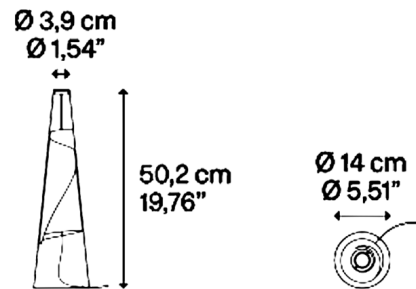

CLICK TO VIEW PRODUCT

Notes: