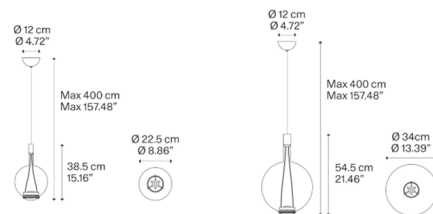

CLICK TO VIEW PRODUCT

Notes: