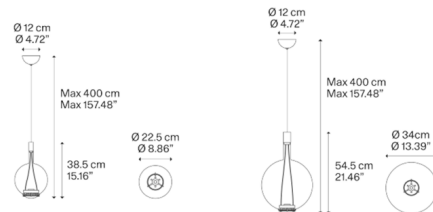

CLICK TO VIEW PRODUCT

Notes: