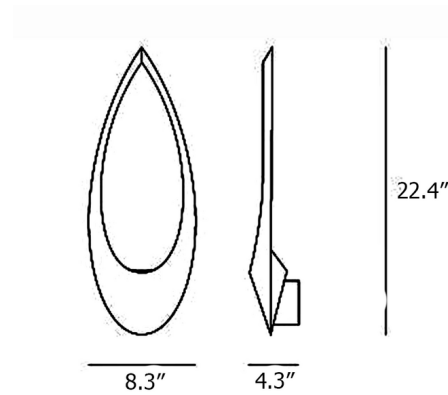

Shown in painted gold