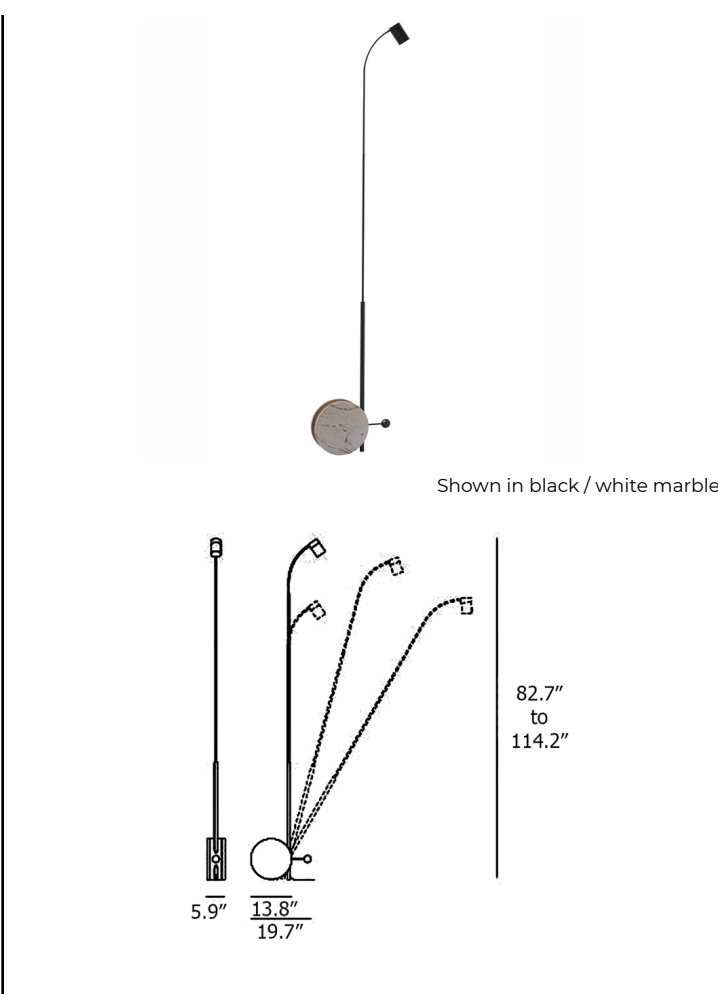

Lightology

lightology.com
866-954-4489
04-05-26

Project: _____
Company: _____
Location: _____ Fixture Type: _____
SPEC #: **LCI1375178**
Approved On: _____ Approved By: _____

Chiocciola 11 Floor Lamp

By Lumen Center Italia

Description

Both decorative and functional, the Chiocciola 11 Floor Lamp will add a stylish contemporary accent to any room while offering an array of versatile features. The lamp's telescoping stem can be raised or lowered to adjust its height and inclined forward to aim the light. A vertical joint on the cylindrical lamp head allows for further adjustability to aim the light for reading or other tasks. Chiocciola is anchored by a circular base in walnut and white marble, contrasting the sleek minimalism of the stem and shade with luxurious materials. Foot dimmer switch located on cord.

Specifications

COLOR . . . . . White Marble
BODY FINISH . . . . . Black
WATTAGE 35W
DIMMER . . . . . Included
DIMENSIONS . . . . . 19.68"W x 114.2"H x 5.9"D
INTEGRATED LED MODULE . . . . . 1 x LED/35W/120V LED

Technical Information

COLOR RENDERING . . . . . 97 CRI
LAMP COLOR 2700K
LUMENS/WATT 94.29
LUMINOUS FLUX . . . . . 3300 lumens

CLICK TO VIEW PRODUCT

Notes: