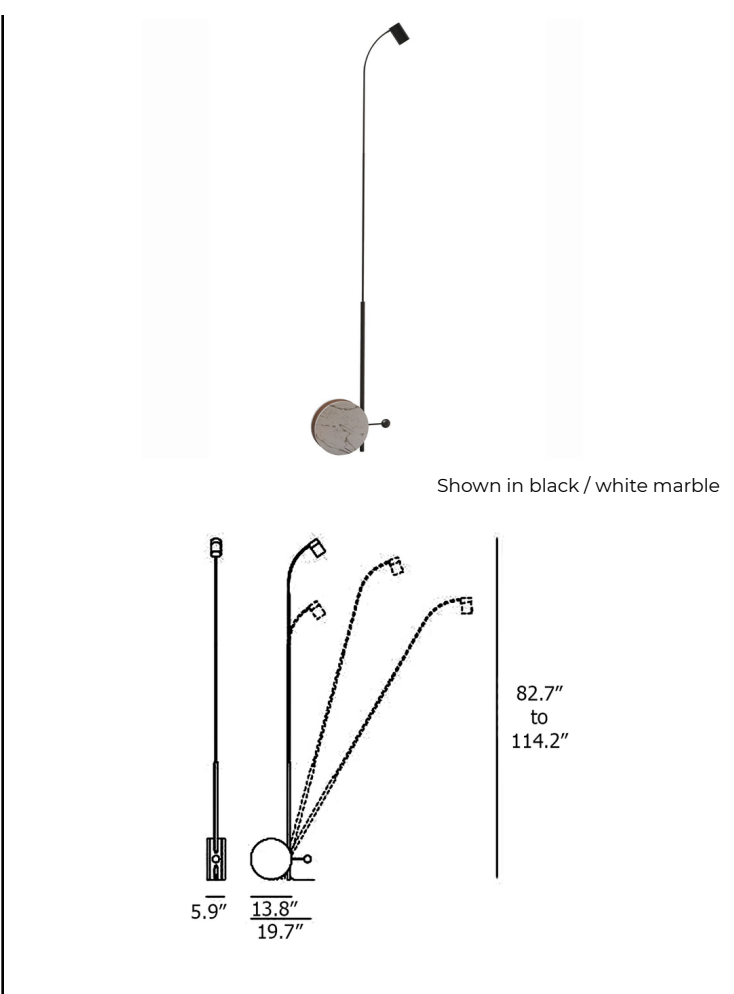

By Lumen Center Italia

Description

Both decorative and functional, the Chiocciola 11 Floor Lamp will add a stylish contemporary accent to any room while offering an array of versatile features. The lamp's telescoping stem can be raised or lowered to adjust its height and inclined forward to aim the light. A vertical joint on the cylindrical lamp head allows for further adjustability to aim the light for reading or other tasks. Chiocciola is anchored by a circular base in walnut and white marble, contrasting the sleek minimalism of the stem and shade with luxurious materials. Foot dimmer switch located on cord.

Specifications

COLOR White Marble
 BODY FINISH Black
 WATTAGE 35W
 DIMMER Included
 DIMENSIONS 19.68"W x 114.2"H x 5.9"D
 INTEGRATED LED MODULE 1 x LED/35W/120V LED

Technical Information

COLOR RENDERING 97 CRI
 LAMP COLOR 2700K
 LUMENS/WATT 94.29
 LUMINOUS FLUX 3300 lumens