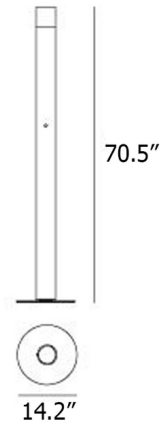

Description

The Concorde Floor Lamp was inspired by the towering obelisk located in Paris' Place de la Concorde. Rather than taking on the silhouette of the tapered monolith, the lamp has been reinterpreted as a simplified cylinder for a modern look. The LED light source is located at the top of the lamp to direct light upwards in a dramatic display of indirect light. Push dimmer located on lamp's body.

Specifications

COLOR N/A
BODY FINISH Black
WATTAGE 50W
DIMMER Included
DIMENSIONS 14.17"W x 70.47"H
INTEGRATED LED MODULE 1 x LED/50W/120V LED

Technical Information

COLOR RENDERING 90 CRI
LAMP COLOR 2700K
LUMENS/WATT 96.00
LUMINOUS FLUX 4800 lumens

Shown in black

CLICK TO VIEW PRODUCT

Notes: