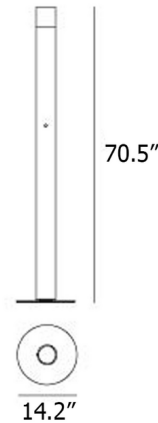

Specifications

COLOR N/A
BODY FINISH Black
WATTAGE 50W
DIMMER Included
DIMENSIONS 14.17"W x 70.47"H
INTEGRATED LED MODULE 1 x LED/50W/120V LED

Technical Information

COLOR RENDERING 90 CRI
LAMP COLOR 2700K
LUMENS/WATT 96.00
LUMINOUS FLUX 4800 lumens

Shown in black

CLICK TO VIEW PRODUCT

Notes: