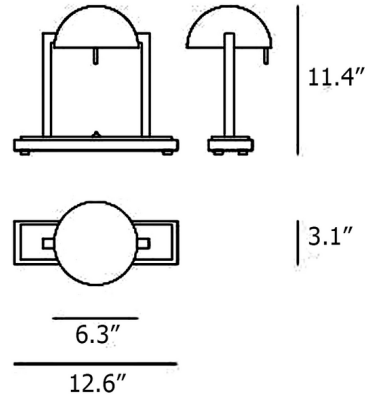

### Specifications

COLOR	N/A
BODY FINISH	Chrome
WATTAGE	6W
DIMMER	N/A
DIMENSIONS	12.59"W x 11.41"H x 6.3"D
BULB NOT INCLUDED	1 x B10/Candelabra (E12)/6W/120V LED

CLICK TO VIEW PRODUCT

Notes: