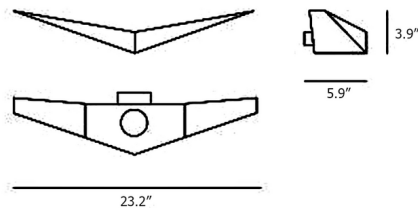

Description

Inspired by outstretched wings of a soaring bird, the Eagle Wall Sconce features a balanced, graphic silhouette. The angular aluminum frame houses an integrated LED light source which directs light upwards against the wall for a dramatic, modern look. TRIAC dimmable. Includes 4.3in backplate in white finish (not pictured) to cover standard US junction box.

Shown in painted gold

Specifications

COLOR	N/A
BODY FINISH	Painted Gold
WATTAGE	20W
DIMMER	Standard 120V
DIMENSIONS	23.22"W x 3.93"H x 5.9"D
INTEGRATED LED MODULE	1 x LED/20W/120V LED

Technical Information