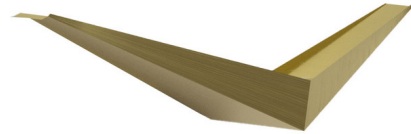

Lightology

lightology.com
866-954-4489
05-24-26

Project: _____

Company: _____

Location: _____ Fixture Type: _____

SPEC #: **LCI1375186**

Approved On: _____ Approved By: _____

Eagle Wall Sconce By Lumen Center Italia

Description

Inspired by outstretched wings of a soaring bird, the Eagle Wall Sconce features a balanced, graphic silhouette. The angular aluminum frame houses an integrated LED light source which directs light upwards against the wall for a dramatic, modern look. TRIAC dimmable. Includes 4.3in backplate in white finish (not pictured) to cover standard US junction box.

Shown in painted gold

Specifications

COLOR	N/A
BODY FINISH	Painted Gold
WATTAGE	20W
DIMMER	Standard 120V
DIMENSIONS	23.22"W x 3.93"H x 5.9"D
INTEGRATED LED MODULE	1 x LED/20W/120V LED

Technical Information