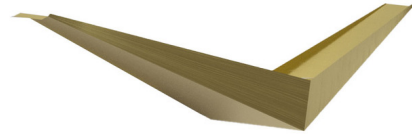

Lightology

lightology.com
866-954-4489
07-11-26

Project: _____

Company: _____

Location: _____ Fixture Type: _____

SPEC #: **LCI1375186**

Approved On: _____ Approved By: _____

Eagle Wall Sconce By Lumen Center Italia

Description

Inspired by outstretched wings of a soaring bird, the Eagle Wall Sconce features a balanced, graphic silhouette. The angular aluminum frame houses an integrated LED light source which directs light upwards against the wall for a dramatic, modern look. TRIAC dimmable. Includes 4.3in backplate in white finish (not pictured) to cover standard US junction box.

Specifications

COLOR	N/A
BODY FINISH	Painted Gold
WATTAGE	20W
DIMMER	Standard 120V
DIMENSIONS	23.22"W x 3.93"H x 5.9"D
INTEGRATED LED MODULE	1 x LED/20W/120V LED

Technical Information

COLOR RENDERING	90 CRI
LAMP COLOR	3000K
LUMENS/WATT	78.00
LUMINOUS FLUX	1560 lumens

Shown in painted gold