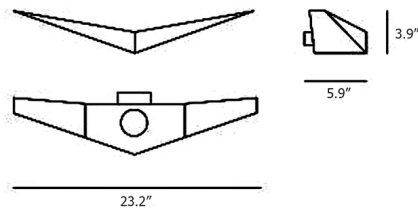

CLICK TO VIEW PRODUCT

Notes: