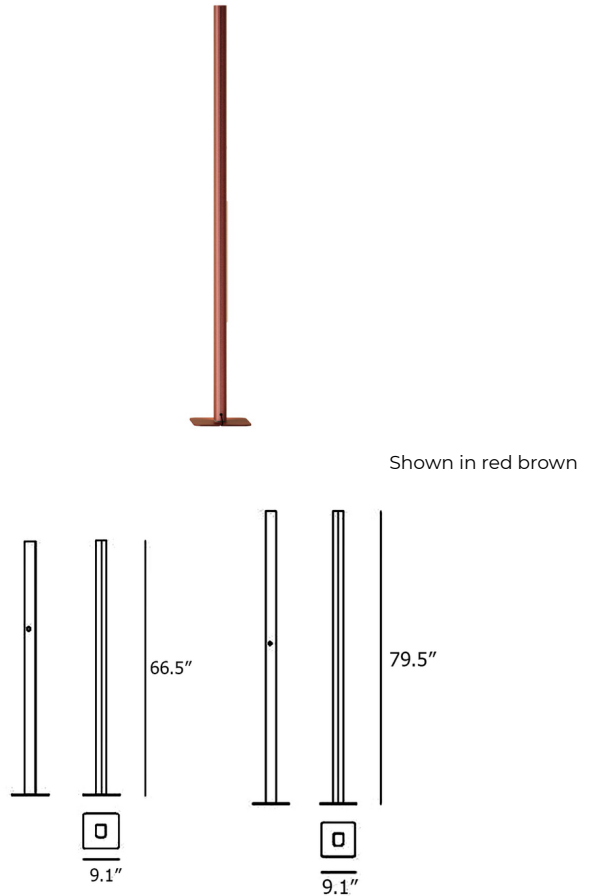

### Description

The Ego Floor Lamp offers a minimalist, industrial aesthetic with its vertical, rectangular, aluminum body recalling the look of a steel girder. One side of the lamp is lined with a PMMA diffuser and integrated LED strip. Push dimmer button located on lamp's body.

### Specifications

COLOR	N/A
BODY FINISH	Red Brown
WATTAGE	34W
DIMMER	Included
DIMENSIONS	9.05"W x 66.53"H
INTEGRATED LED MODULE	1 x LED/34W/120V LED

### Technical Information

COLOR RENDERING	90 CRI
LAMP COLOR	2700K
LUMENS/WATT	120.00
LUMINOUS FLUX	4080 lumens

CLICK TO VIEW PRODUCT

Notes: