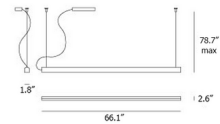

### Description

The Ego Linear Pendant offers a minimalist, industrial aesthetic with its horizontal rectangular, aluminum body recalling the look of a steel girder. The bottom of the pendant is lined with a PMMA diffuser and integrated LED strip to direct warm, diffused light downward. TRIAC dimmable. Note: The canopy will not cover a standard 4in junction box; a narrow junction box is required.

### Specifications

COLOR	N/A
BODY FINISH	Black
WATTAGE	28W
DIMMER	Standard 120V
DIMENSIONS	53.14"L x 1.77"W x 2.55"H
INTEGRATED LED MODULE	1 x LED/28W/120V LED