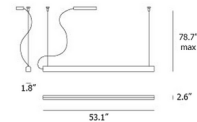

### Description

The Ego Linear Pendant offers a minimalist, industrial aesthetic with its horizontal rectangular, aluminum body recalling the look of a steel girder. The bottom of the pendant is lined with a PMMA diffuser and integrated LED strip to direct warm, diffused light downward. TRIAC dimmable. Note: The canopy will not cover a standard 4in junction box; a narrow junction box is required.

### Specifications

COLOR	N/A
BODY FINISH	Black
WATTAGE	28W
DIMMER	Standard 120V
DIMENSIONS	53.14"L x 1.77"W x 2.55"H
INTEGRATED LED MODULE	1 x LED/28W/120V LED