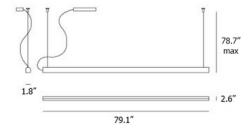

### Description

The Ego Linear Pendant offers a minimalist, industrial aesthetic with its horizontal rectangular, aluminum body recalling the look of a steel girder. The bottom of the pendant is lined with a PMMA diffuser and integrated LED strip to direct warm, diffused light downward. TRIAC dimmable. Note: The canopy will not cover a standard 4in junction box; a narrow junction box is required.

### Specifications

COLOR	N/A
BODY FINISH	Black
WATTAGE	28W
DIMMER	Standard 120V
DIMENSIONS	53.14"L x 1.77"W x 2.55"H
INTEGRATED LED MODULE	1 x LED/28W/120V LED