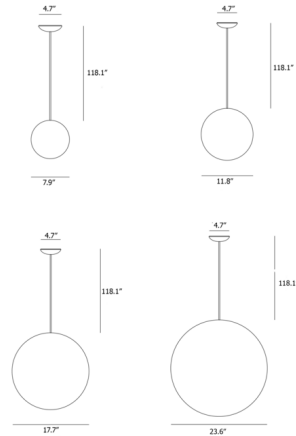

## Fullmoon Pendant By Lumen Center Italia

### Description

The Fullmoon Pendant is a sphere of light characterized by its smooth, minimalist lines. Fullmoon's simple look will complement a wide variety of interiors with its gently diffused light.

### Specifications

COLOR	Opal
BODY FINISH	White
WATTAGE	7W
DIMMER	Standard 120V
DIMENSIONS	7.87"W x 7.87"H
BULB NOT INCLUDED	1 x A19/Medium (E26)/7W/120V LED

CLICK TO VIEW PRODUCT

Notes: