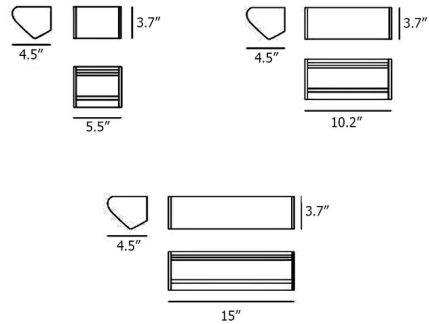

### Description

The Giles Wall Sconce offers a clean, minimalist look that will complement a variety of decor styles. The curved, extruded aluminum shade directs light up and down through the methacrylate diffuser to wash the wall in a warm glow. Note: Requires a narrow junction box.

### Specifications

COLOR	N/A
BODY FINISH	Sand Grey
WATTAGE	40W
DIMMER	Standard 120V
DIMENSIONS	10.23"W x 3.74"H x 4.52"D
INTEGRATED LED MODULE	1 x LED/30W/120V LED
INTEGRATED LED MODULE	1 x LED/10W/120V LED