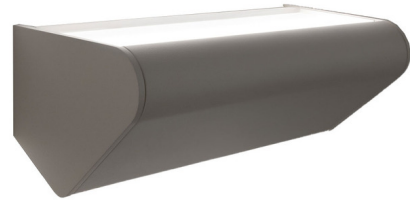

## Gilles Wall Sconce By Lumen Center Italia

### Description

The Giles Wall Sconce offers a clean, minimalist look that will complement a variety of decor styles. The curved, extruded aluminum shade directs light up and down through the methacrylate diffuser to wash the wall in a warm glow. Note: Requires a narrow junction box.

Shown in sand grey

### Specifications

COLOR	N/A
BODY FINISH	Sand Grey
WATTAGE	40W
DIMMER	Standard 120V
DIMENSIONS	10.23"W x 3.74"H x 4.52"D
INTEGRATED LED MODULE	1 x LED/30W/120V LED
INTEGRATED LED MODULE	1 x LED/10W/120V LED