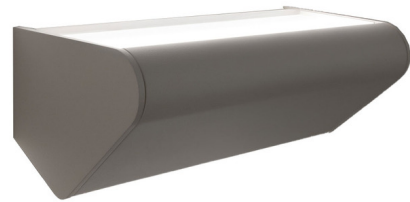

## Gilles Wall Sconce By Lumen Center Italia

### Description

The Giles Wall Sconce offers a clean, minimalist look that will complement a variety of decor styles. The curved, extruded aluminum shade directs light up and down through the methacrylate diffuser to wash the wall in a warm glow. Note: Requires a narrow junction box.

Shown in sand grey

### Specifications

COLOR	N/A
BODY FINISH	Sand Grey
WATTAGE	40W
DIMMER	Standard 120V
DIMENSIONS	10.23"W x 3.74"H x 4.52"D
INTEGRATED LED MODULE	1 x LED/30W/120V LED
INTEGRATED LED MODULE	1 x LED/10W/120V LED