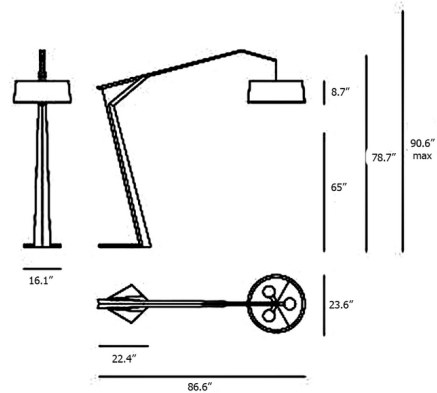

By Lumen Center Italia

Description

The Grus Floor Lamp offers a bold, geometric aesthetic with its angular arm. The arm can be adjusted through a metal wire to raise and lower the wide fabric shade. Dimmer located on the cord.

Shown in black / sage

Specifications

COLOR	Sage
BODY FINISH	Black
WATTAGE	39W
DIMMER	Included
DIMENSIONS	86.6"W x 90.55"H x 23.6"D
BULB NOT INCLUDED	3 x A19/Medium (E26)/13W/120V LED

CLICK TO VIEW PRODUCT