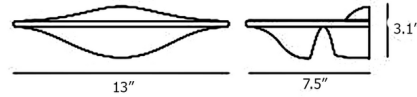

Lightology

lightology.com
866-954-4489
04-22-26

Project: _____

Company: _____

Location: _____ Fixture Type: _____

SPEC #: **LCI1375269**

Approved On: _____ Approved By: _____

Hinode Wall Sconce

By Lumen Center Italia

Description

The sinuous silhouette of the Hinode Wall Sconce is inspired by the sun rising and setting over the horizon. An opening in the sconce's aluminum body directs warm LED light both up and down. TRIAC dimmable. Note: Requires a narrow junction box.

Shown in white

Specifications

COLOR . . . . . N/A
BODY FINISH . . . . . White
WATTAGE 42W
DIMMER . . . . . Standard 120V
DIMENSIONS . . . . . 12.99"W x 3.14"H x 7.48"D
INTEGRATED LED MODULE . . . . . 1 x LED/42W/120V LED

Technical Information

COLOR RENDERING . . . . . 90 CRI
LAMP COLOR 3000K
LUMENS/WATT 91.67
LUMINOUS FLUX . . . . . 3850 lumens

CLICK TO VIEW PRODUCT

Notes: