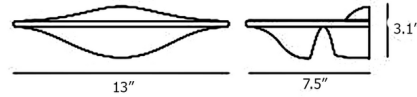

Shown in white

Specifications

COLOR N/A
BODY FINISH White
WATTAGE 42W
DIMMER Standard 120V
DIMENSIONS 12.99"W x 3.14"H x 7.48"D
INTEGRATED LED MODULE 1 x LED/42W/120V LED

Technical Information

COLOR RENDERING 90 CRI
LAMP COLOR 3000K
LUMENS/WATT 91.67
LUMINOUS FLUX 3850 lumens