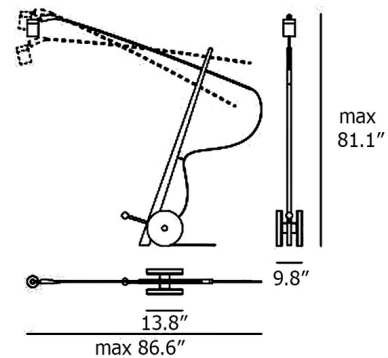

CLICK TO VIEW PRODUCT

Notes: