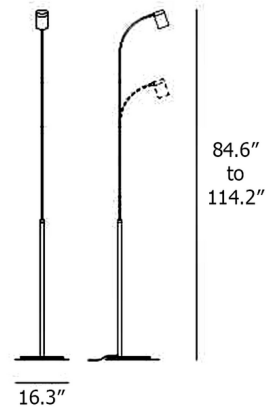

Shown in black / white marble

CLICK TO VIEW PRODUCT

Notes: