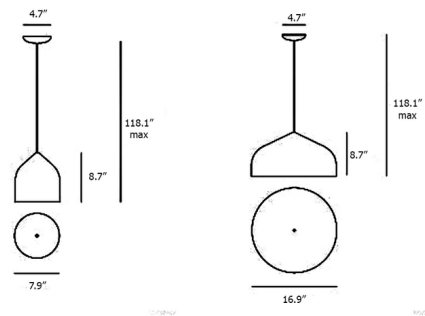

### Specifications

COLOR . . . . . N/A  
BODY FINISH . . . . . Painted Bronze  
WATTAGE . . . . . 55W  
DIMMER . . . . . Standard 120V  
DIMENSIONS . . . . . 7.87"W x 8.66"H  
BULB NOT INCLUDED . . . . . 1 x A19/Medium (E26)/55W/120V LED