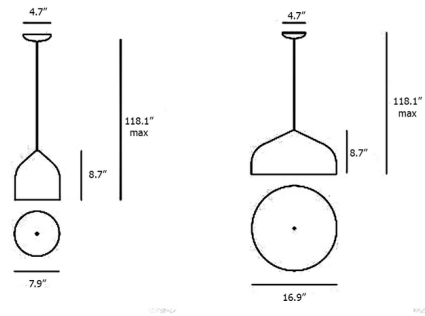

Shown in painted bronze

Specifications

COLOR	N/A
BODY FINISH	Painted Bronze
WATTAGE	55W
DIMMER	Standard 120V
DIMENSIONS	7.87"W x 8.66"H
BULB NOT INCLUDED	1 x A19/Medium (E26)/55W/120V LED

CLICK TO VIEW PRODUCT