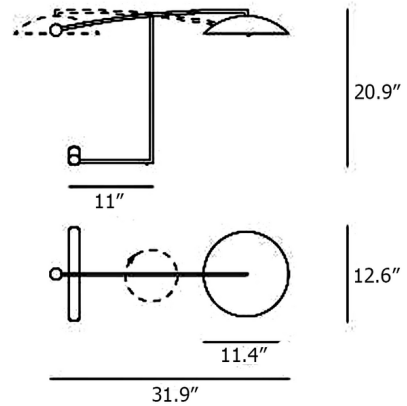

Shown in satin gold

CLICK TO VIEW PRODUCT

Notes: