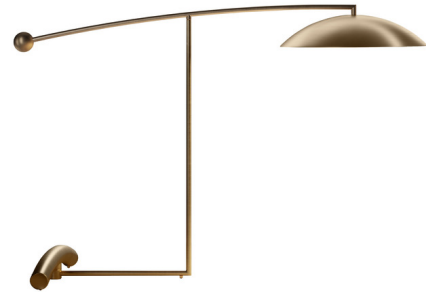

By Lumen Center Italia

Description

Originally designed in 1981, the Orbit Table Lamp is characterized by the pure geometry of the sphere, line, and dome shapes. The shade and horizontal bar can be rotated around the vertical 360 degrees, evoking the image of a planet in orbit around the sun. Dimmer switch located on cord.

Specifications

COLOR N/A
BODY FINISH Satin Gold
WATTAGE 7W
DIMMER Included
DIMENSIONS 31.9"W x 20.86"H x 12.6"D
INTEGRATED LED MODULE 1 x LED/7W/120V LED

Technical Information

COLOR RENDERING 90 CRI
LAMP COLOR 2700K
LUMENS/WATT 130.00
LUMINOUS FLUX 910 lumens

Shown in satin gold

CLICK TO VIEW PRODUCT

Notes: