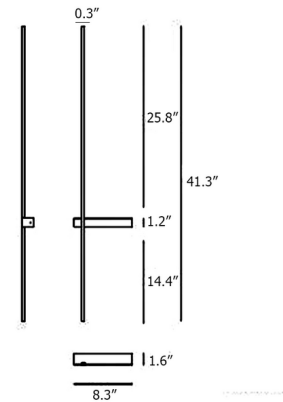

### Description

The Outline Wall Sconce features a slender profile with indirect lighting creating a silhouette reminiscent of a matchstick. Light and structure combine to create a minimalist fixture with a strong graphic character. Available with or without additional 1W red accent light. Red light is not available with Champagne Gold finishes. Includes 4.3in backplate (not pictured) in white finish to cover standard US junction box.

### Specifications

COLOR . . . . . N/A  
BODY FINISH . . . . . Red Brown / Anodized Aluminum  
WATTAGE . . . . . 12W  
DIMMER . . . . . N/A  
DIMENSIONS . . . . . 8.26"W x 41.33"H x 1.6"D  
INTEGRATED LED MODULE . . . . . 1 x LED/12W/120V LED

### Technical Information

PRODUCT DIMENSIONS . . . . . Backplate: 8.3"W x 1.2"H x 1.6"D  
COLOR RENDERING . . . . . 90 CRI  
LAMP COLOR . . . . . 3000K  
LUMENS/WATT . . . . . 130.00  
LUMINOUS FLUX . . . . . 1560 lumens