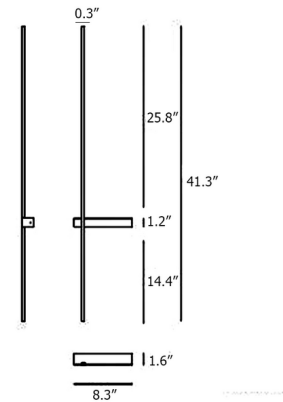

Lightology

lightology.com
866-954-4489
04-22-26

Project: _____
 Company: _____
 Location: _____ Fixture Type: _____
 SPEC #: **LCI1375298**
 Approved On: _____ Approved By: _____

Outline Wall Sconce

By Lumen Center Italia

Description

The Outline Wall Sconce features a slender profile with indirect lighting creating a silhouette reminiscent of a matchstick. Light and structure combine to create a minimalist fixture with a strong graphic character. Available with or without additional 1W red accent light. Red light is not available with Champagne Gold finishes. Includes 4.3in backplate (not pictured) in white finish to cover standard US junction box.

Shown in red brown / anodized aluminum

Specifications

COLOR	N/A
BODY FINISH	Red Brown / Anodized Aluminum
WATTAGE	12W
DIMMER	N/A
DIMENSIONS	8.26"W x 41.33"H x 1.6"D
INTEGRATED LED MODULE	1 x LED/12W/120V LED

Technical Information

PRODUCT DIMENSIONS	Backplate: 8.3"W x 1.2"H x 1.6"D
COLOR RENDERING	90 CRI
LAMP COLOR	3000K
LUMENS/WATT	130.00
LUMINOUS FLUX	1560 lumens

CLICK TO VIEW PRODUCT

Notes: