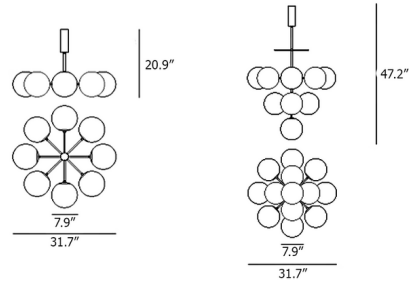

Description

The Planets Chandelier features an array of opal glass globes to create an ethereal atmosphere with a softly diffused glow. The chandelier's pure geometry of spheres and straight lines will complement a variety of decor styles. Includes 4.3in cover plate (not pictured) in white finish to cover standard US junction box.

Specifications

COLOR Opal
BODY FINISH Black
WATTAGE 48W
DIMMER Standard 120V
DIMENSIONS 31.69"W x 20.86"H
BULB NOT INCLUDED 8 x B10/Candelabra (E12)/6W/120V LED

Notes:

Shown in black / opal

CLICK TO VIEW PRODUCT