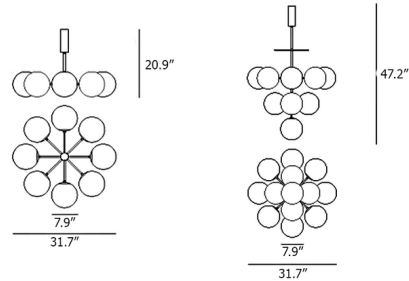

By Lumen Center Italia

Description

The Planets Chandelier features an array of opal glass globes to create an ethereal atmosphere with a softly diffused glow. The chandelier's pure geometry of spheres and straight lines will complement a variety of decor styles. Includes 4.3in cover plate (not pictured) in white finish to cover standard US junction box.

Shown in black / opal

Specifications

| | |
|-------------------|--------------------------------------|
| COLOR | Opal |
| BODY FINISH | Black |
| WATTAGE | 48W |
| DIMMER | Standard 120V |
| DIMENSIONS | 31.69"W x 20.86"H |
| BULB NOT INCLUDED | 8 x B10/Candelabra (E12)/6W/120V LED |