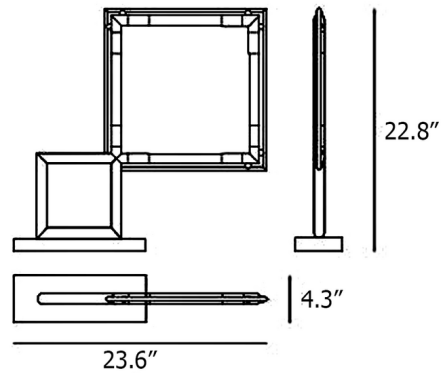

Shown in matte black

CLICK TO VIEW PRODUCT

Notes: