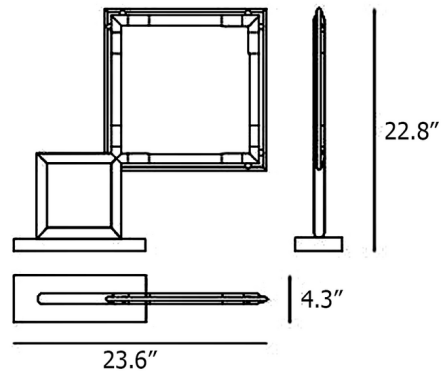

CLICK TO VIEW PRODUCT

Notes: