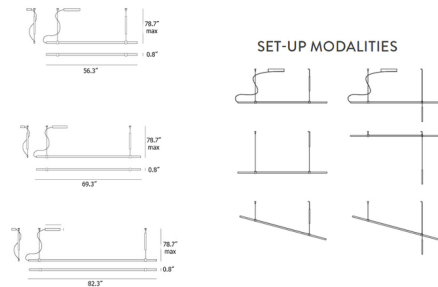

### Description

Although it possesses a simple, minimalist aesthetic, the Sibylla Linear Pendant offers a range of versatile features to illuminate any space. An adjustable counterweight and pulley system allows the hanging height and angle of the pendant to be easily adjusted, while the brightness and color temperature (2700K - 6300K) can be adjusted via a smartphone app.

### Specifications

COLOR . . . . . N/A  
BODY FINISH . . . . . Champagne Gold  
WATTAGE . . . . . 36W  
DIMMER . . . . . Included  
DIMENSIONS . . . . . 82.28"L x 0.78"W x 0.78"H  
INTEGRATED LED MODULE . . . . . 1 x LED/36W/120V LED