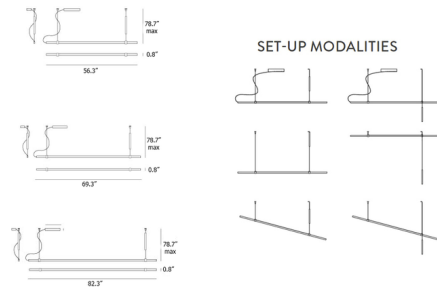

### Description

Although it possesses a simple, minimalist aesthetic, the Sibylla Linear Pendant offers a range of versatile features to illuminate any space. An adjustable counterweight and pulley system allows the hanging height and angle of the pendant to be easily adjusted, while the brightness and color temperature (2700K - 6300K) can be adjusted via a smartphone app.

### Specifications

COLOR . . . . . N/A  
BODY FINISH . . . . . Champagne Gold  
WATTAGE . . . . . 36W  
DIMMER . . . . . Included  
DIMENSIONS . . . . . 82.28"L x 0.78"W x 0.78"H  
INTEGRATED LED MODULE . . . . . 1 x LED/36W/120V LED