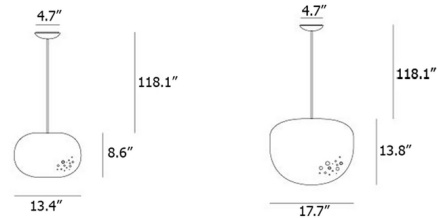

## Sumo Pendant

By Lumen Center Italia

### Specifications

COLOR . . . . . White  
BODY FINISH . . . . . Matte White  
WATTAGE . . . . . 14W  
DIMMER . . . . . Standard 120V  
DIMENSIONS . . . . . 13.38"W x 8.66"H  
BULB NOT INCLUDED . . . . . 1 x A19/Medium (E26)/14W/120V LED