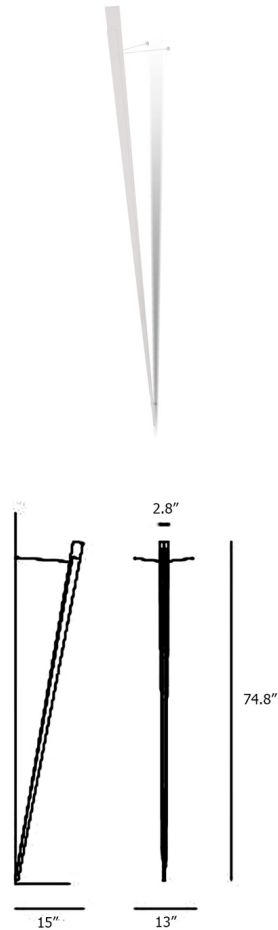

Lightology

lightology.com
866-954-4489
07-07-26

Project: _____

Company: _____

Location: _____ Fixture Type: _____

SPEC #: **LCI1375313**

Approved On: _____ Approved By: _____

Torchere Plug-In Wall Sconce By Lumen Center Italia

Description

Originally designed in 1984, the Torchere Plug-In Wall Sconce recalls the look of antique wall torches with a contemporary twist. The tapered aluminum frame houses an integrated LED light source which is aimed back towards the wall to produce diffused, indirect light. Foot dimmer switch located on cord.

Specifications

COLOR N/A
BODY FINISH Matte White
WATTAGE 28W
DIMMER Included
DIMENSIONS 12.99"W x 74.8"H x 14.96"D
INTEGRATED LED MODULE 1 x LED/28W/120V LED

Technical Information

COLOR RENDERING 90 CRI
LAMP COLOR 3000K
LUMENS/WATT 101.61
LUMINOUS FLUX 2845 lumens

Notes:

Shown in matte white

CLICK TO VIEW PRODUCT