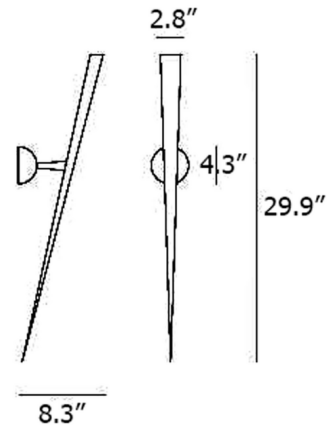

Shown in matte white