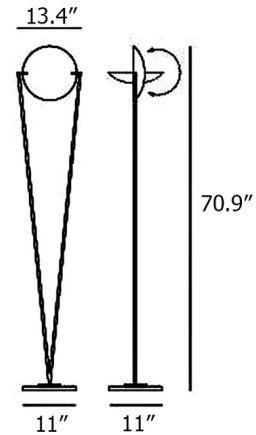

Lightology

lightology.com
866-954-4489
07-07-26

Project: _____

Company: _____

Location: _____ Fixture Type: _____

SPEC #: **LC11375317**

Approved On: _____ Approved By: _____

Victory Floor Lamp By Lumen Center Italia

Description

Originally designed in 1984, the Victory Floor Lamp is characterized by its open V-shaped frame, which gives the fixture an open, airy aesthetic. The V is an archetypal form of the Modernist design movement, and it also recalls the shape of a trophy. Victory is capped with an adjustable shallow dome with an integrated LED light source, which can be tilted to direct the light either upwards or to the side. Foot dimmer switch located on cord.

Specifications

COLOR	N/A
BODY FINISH	Polished Brass
WATTAGE	40W
DIMMER	N/A
DIMENSIONS	13.38"W x 70.86"H
INTEGRATED LED MODULE	1 x LED/40W/120V LED

Technical Information

COLOR RENDERING	90 CRI
LAMP COLOR	3000K
LUMENS/WATT	97.50
LUMINOUS FLUX	3900 lumens

Shown in polished brass

CLICK TO VIEW PRODUCT

Notes: