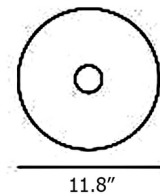

CLICK TO VIEW PRODUCT

Notes: