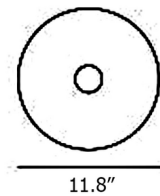

### Specifications

COLOR	N/A
BODY FINISH	Red Brown
WATTAGE	15W
DIMMER	Included
DIMENSIONS	11.81"W x 10.82"H
INTEGRATED LED MODULE	1 x LED/15W/120V LED