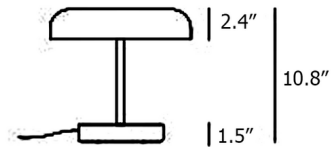

### Specifications

COLOR	N/A
BODY FINISH	Red Brown
WATTAGE	15W
DIMMER	Included
DIMENSIONS	11.81"W x 10.82"H
INTEGRATED LED MODULE	1 x LED/15W/120V LED