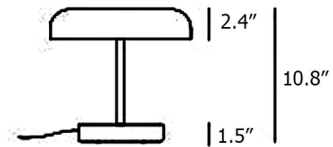

CLICK TO VIEW PRODUCT

Notes: