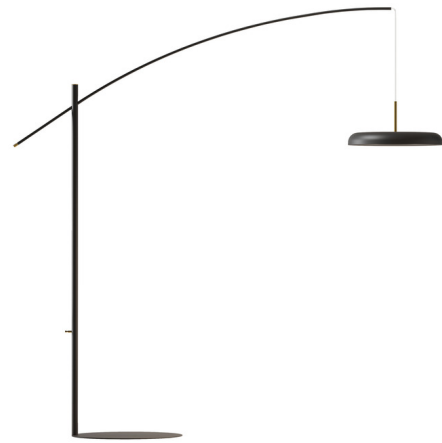

Lightology

lightology.com
866-954-4489
06-04-26

Project: _____

Company: _____

Location: _____ Fixture Type: _____

SPEC #: **LCI1375330**

Approved On: _____ Approved By: _____

Zero 11 Floor Lamp By Lumen Center Italia

Description

The Zero 11 Floor Lamp showcases the perfectly balanced simplicity of the circle, with a rounded dome shade suspended from a curved arm. The arm can be raised or lowered to adjust the position of the light for reading or other tasks. Dimmer footswitch located on cord.

Shown in black

Specifications

COLOR	N/A
BODY FINISH	Black
WATTAGE	28W
DIMMER	Included
DIMENSIONS	78.7"W x 86.6"H x 19.68"D
INTEGRATED LED MODULE	1 x LED/28W/120V LED

Technical Information

COLOR RENDERING	90 CRI
LAMP COLOR	2700K
LUMENS/WATT	72.14
LUMINOUS FLUX	2020 lumens