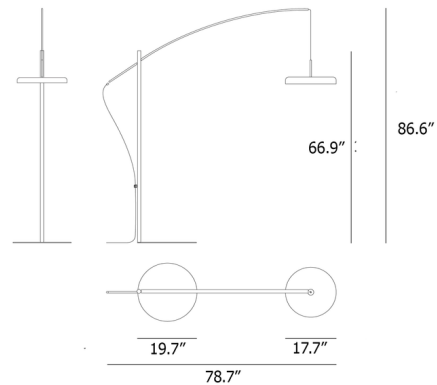

Specifications

COLOR	N/A
BODY FINISH	Black
WATTAGE	28W
DIMMER	Included
DIMENSIONS	78.7"W x 86.6"H x 19.68"D
INTEGRATED LED MODULE	1 x LED/28W/120V LED

Technical Information

COLOR RENDERING	90 CRI
LAMP COLOR	2700K
LUMENS/WATT	72.14
LUMINOUS FLUX	2020 lumens

CLICK TO VIEW PRODUCT

Notes: