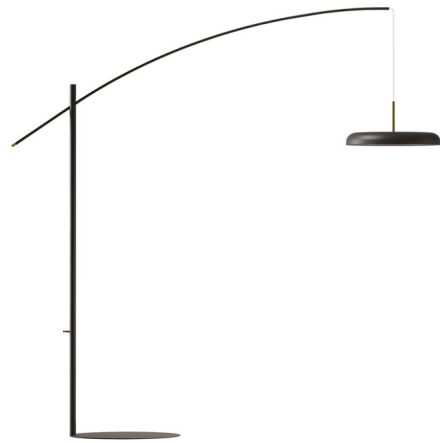

# Lightology

lightology.com  
866-954-4489  
04-20-26

Project: \_\_\_\_\_

Company: \_\_\_\_\_

Location: \_\_\_\_\_ Fixture Type: \_\_\_\_\_

SPEC #: **LC11375330**

Approved On: \_\_\_\_\_ Approved By: \_\_\_\_\_

## Zero 11 Floor Lamp By Lumen Center Italia

### Description

The Zero 11 Floor Lamp showcases the perfectly balanced simplicity of the circle, with a rounded dome shade suspended from a curved arm. The arm can be raised or lowered to adjust the position of the light for reading or other tasks. Dimmer footswitch located on cord.

### Specifications

|                       |                           |
|-----------------------|---------------------------|
| COLOR                 | N/A                       |
| BODY FINISH           | Black                     |
| WATTAGE               | 28W                       |
| DIMMER                | Included                  |
| DIMENSIONS            | 78.7"W x 86.6"H x 19.68"D |
| INTEGRATED LED MODULE | 1 x LED/28W/120V LED      |