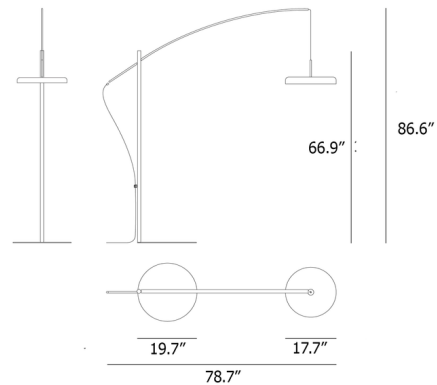

### Description

The Zero 11 Floor Lamp showcases the perfectly balanced simplicity of the circle, with a rounded dome shade suspended from a curved arm. The arm can be raised or lowered to adjust the position of the light for reading or other tasks. Dimmer footswitch located on cord.

### Specifications

|                       |                           |
|-----------------------|---------------------------|
| COLOR                 | N/A                       |
| BODY FINISH           | Black                     |
| WATTAGE               | 28W                       |
| DIMMER                | Included                  |
| DIMENSIONS            | 78.7"W x 86.6"H x 19.68"D |
| INTEGRATED LED MODULE | 1 x LED/28W/120V LED      |