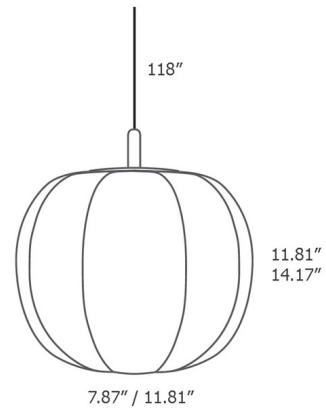

### Specifications

COLOR . . . . . Opal White  
BODY FINISH . . . . . Smoke  
WATTAGE . . . . . 4W  
DIMMER . . . . . Standard 120V  
DIMENSIONS . . . . . 7.87"W x 10.63"H  
BULB NOT INCLUDED . . . . . 1 x JCD/G9/4W/120V LED

### Technical Information

PRODUCT DIMENSIONS . . . . . Adjustable Cable Length: 118"

Shown in smoke / opal white

CLICK TO VIEW PRODUCT

Notes: