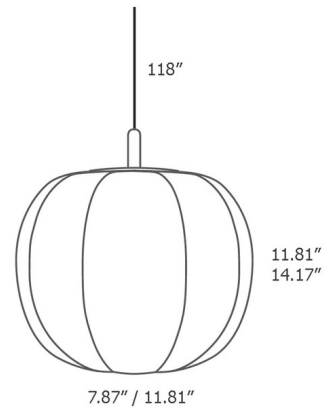

Lightology

lightology.com
866-954-4489
06-30-26

Project: _____

Company: _____

Location: _____ Fixture Type: _____

SPEC #: **MBH1375346**

Approved On: _____ Approved By: _____

Pepo Pendant By Made By Hand

Description

The Pepo Pendant brings a playful look to your interior space. The brass or glass stem holds an organic hand blown glass diffuser that, with its soft waves, resembles a pumpkin silhouette and casts warm shadows of light across your room.

Shown in smoke / opal white

Specifications

COLOR	Opal White
BODY FINISH	Smoke
WATTAGE	4W
DIMMER	Standard 120V
DIMENSIONS	7.87"W x 10.63"H
BULB NOT INCLUDED	1 x JCD/G9/4W/120V LED

Technical Information

PRODUCT DIMENSIONS	Adjustable Cable Length: 118"
--------------------	-------------------------------