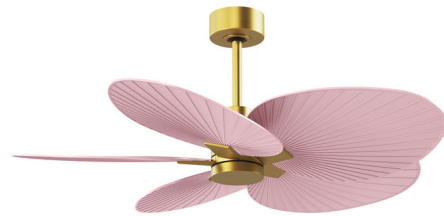

Lightology

lightology.com
866-954-4489
05-25-26

Project: _____
 Company: _____
 Location: _____ Fixture Type: _____
 SPEC #: **MWG1375400**
 Approved On: _____ Approved By: _____

Alessandra Tropical Ceiling Fan By Matthews Fan Company

Description

The Alessandra Tropical Ceiling Fan features a classic palm leaf form with a twist. Offered in a variety of blade finishes, including an assortment of pastels, this thoughtfully crafted, versatile fan complements any aesthetic and quietly delivers powerful airflow with its DC motor for a comfortable environment. Features all weather ABS blades for use in wet locations. The fan is available with or without a light that provides diffused ambient illumination. The light is dimmable and features adjustable color temperature (CCT). Color temperature options are 2700K, 3000K, 4000K, 5000K, and 6500K. A hand-held remote control is included for setting motor on/off, 6 speeds and forward/reverse. The remote also enables light on/off, dimming and color temperature adjustment for the with light option. .Optional accessories are sold separately.

Specifications

BLADE COLOR	Light Pink
BODY FINISH	Brushed Brass
WATTAGE	N/A
DIMMER	N/A
DIMENSIONS	48"W x 8"H
BULB	N/A
COUNTRY OF ORIGIN	China

Shown in brushed brass / light pink

CLICK TO VIEW PRODUCT

Notes: