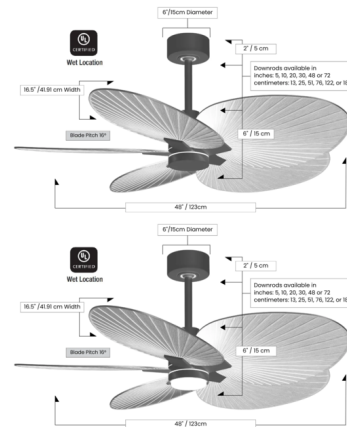

Description

The Alessandra Tropical Ceiling Fan features a classic palm leaf form with a twist. Offered in a variety of blade finishes, including an assortment of pastels, this thoughtfully crafted, versatile fan complements any aesthetic and quietly delivers powerful airflow with its DC motor for a comfortable environment. Features all weather ABS blades for use in wet locations. The fan is available with or without a light that provides diffused ambient illumination. The light is dimmable and features adjustable color temperature (CCT). Color temperature options are 2700K, 3000K, 4000K, 5000K, and 6500K. A hand-held remote control is included for setting motor on/off, 6 speeds and forward/reverse. The remote also enables light on/off, dimming and color temperature adjustment for the with light option. .Optional accessories are sold separately.

Specifications

BLADE COLOR	Light Pink
BODY FINISH	Brushed Brass
WATTAGE	N/A
DIMMER	N/A
DIMENSIONS	48"W x 8"H
BULB	N/A
COUNTRY OF ORIGIN	China

Shown in brushed brass / light pink

CLICK TO VIEW PRODUCT

Notes: