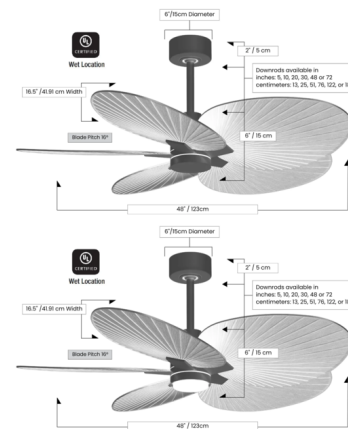

### Description

The Alessandra Tropical Ceiling Fan features a classic palm leaf form with a twist. Offered in a variety of blade finishes, including an assortment of pastels, this thoughtfully crafted, versatile fan complements any aesthetic and quietly delivers powerful airflow with its DC motor for a comfortable environment. Features all weather ABS blades for use in wet locations. The fan is available with or without a light that provides diffused ambient illumination. The light is dimmable and features adjustable color temperature (CCT). Color temperature options are 2700K, 3000K, 4000K, 5000K, and 6500K. A hand-held remote control is included for setting motor on/off, 6 speeds and forward/reverse. The remote also enables light on/off, dimming and color temperature adjustment for the with light option. .Optional accessories are sold separately.

### Specifications

BLADE COLOR	Light Yellow
BODY FINISH	Brushed Brass
WATTAGE	N/A
DIMMER	N/A
DIMENSIONS	48"W x 8"H
BULB	N/A
COUNTRY OF ORIGIN	China

Shown in brushed brass / light yellow

CLICK TO VIEW PRODUCT