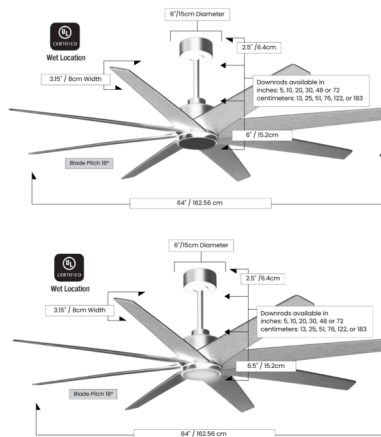

Description

Elevate your space with the Ariella Ceiling Fan, a sleek, contemporary centerpiece featuring an eight-blade design and quietly delivers superior airflow with its DC motor for a comfortable environment. Offered in a variety of finish combinations to complement any indoor or outdoor decor. Features all weather ABS blades for use in wet environments. The fan is available with or without a light that provides diffused ambient illumination. The light is dimmable and features adjustable color temperature (CCT). Color temperature options are 2700K, 3000K, 4000K, 5000K, and 6500K. A hand-held remote control is included for setting motor on/off, 6 speeds and forward/reverse. The remote also enables light on/off, dimming and color temperature adjustment for the with light option. Optional accessories are sold separately.

Specifications

BLADE COLOR	Barn Wood Tone
BODY FINISH	Brushed Nickel
WATTAGE	N/A
DIMMER	N/A
DIMENSIONS	64"W x 8.5"H
BULB	N/A
COUNTRY OF ORIGIN	China

Notes:

Shown in brushed nickel / barn wood tone

CLICK TO VIEW PRODUCT