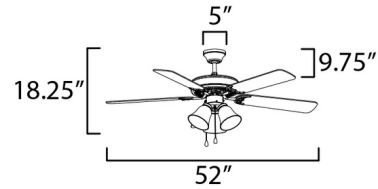

Description

The Basic Max LED Ceiling Fan adds a clean simplicity to your interior space. The sleek AC motor holds five reversible Walnut and Pecan blades. Dual Pull Chains, One to turn the light On/Off and the other a Three speed Pull Chain. Reverse switch on the motor.

Shown in frosted

Specifications

COLOR	Frosted
BODY FINISH	N/A
WATTAGE	36W
DIMMER	N/A
DIMENSIONS	52"W x 18.25"H
BULB	4 x A19/Medium (E26)/9W/120V LED

CLICK TO VIEW PRODUCT

Notes: