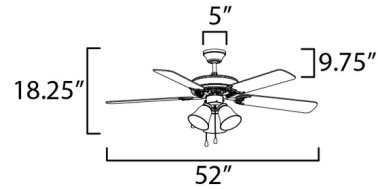

Description

The Basic Max LED Ceiling Fan adds a clean simplicity to your interior space. The sleek AC motor holds five reversible Walnut and Pecan blades. Dual Pull Chains, One to turn the light On/Off and the other a Three speed Pull Chain. Reverse switch on the motor.

Shown in frosted

Specifications

BLADE COLOR	Frosted
BODY FINISH	N/A
WATTAGE	36W
DIMMER	N/A
DIMENSIONS	52"W x 18.25"H
BULB INCLUDED	4 x A19/Medium (E26)/9W/120V LED

CLICK TO VIEW PRODUCT

Notes: