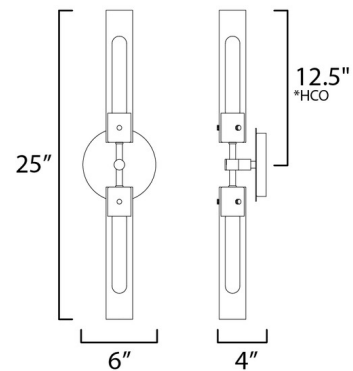

Lightology

lightology.com
866-954-4489
04-26-26

Project: _____

Company: _____

Location: _____ Fixture Type: _____

SPEC #: **MAX1375620**

Approved On: _____ Approved By: _____

Equilibrium Wall Sconce By Maxim Lighting

Description

The Equilibrium Wall Sconce brings a modern, industrial vibe to your interior space. The smooth steel frame holds cylindrical glass that casts warm shadows of light across your room.

Specifications

COLOR . . . . . Clear
BODY FINISH . . . . . Natural Aged Brass
WATTAGE 12W
DIMMER . . . . . Standard 120V
DIMENSIONS . . . . . 6"W x 25"H x 4"D
BULB INCLUDED . . . . . 2 x T10/Medium (E26)/6W/120V LED

Technical Information

LAMP LIFE . . . . . 25000 hours
COLOR RENDERING . . . . . 90 CRI
LAMP COLOR 2700K
LUMENS/WATT 160.00
LUMINOUS FLUX . . . . . 960 lumens

CLICK TO VIEW PRODUCT

Notes: