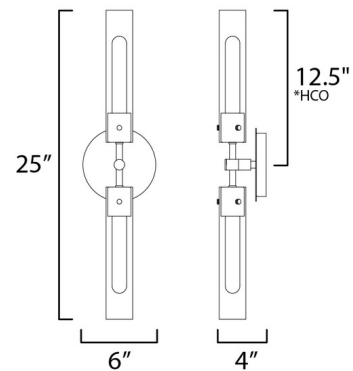

Lightology

lightology.com
866-954-4489
06-30-26

Project: _____
Company: _____
Location: _____ Fixture Type: _____
SPEC #: **MAX1375620**
Approved On: _____ Approved By: _____

Equilibrium Wall Sconce By Maxim Lighting

Description

The Equilibrium Wall Sconce brings a modern, industrial vibe to your interior space. The smooth steel frame holds cylindrical glass that casts warm shadows of light across your room.

Specifications

COLOR	Clear
BODY FINISH	Natural Aged Brass
WATTAGE	12W
DIMMER	Standard 120V
DIMENSIONS	6"W x 25"H x 4"D
BULB INCLUDED	2 x T10/Medium (E26)/6W/120V LED

Technical Information

LAMP LIFE	25000 hours
COLOR RENDERING	90 CRI
LAMP COLOR	2700K
LUMENS/WATT	160.00
LUMINOUS FLUX	960 lumens

CLICK TO VIEW PRODUCT

Notes: