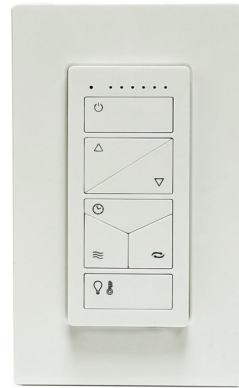

Lightology

lightology.com
866-954-4489
06-30-26

Project: _____

Company: _____

Location: _____ Fixture Type: _____

SPEC #: **MAX1375622**

Approved On: _____ Approved By: _____

Fandelight CCT Tunable Wall Remote By Maxim Lighting

Description

The Fandelight Color Select Tunable Wall Remote is for use with the Jewel, Corona, Tulum, and Solstice Fandelights, sold separately. Magnetically connects to a wall plate. Features light dimming, color temperature, timer, and reverse control. Battery operated.

Shown in white

Specifications

COLOR	N/A
BODY FINISH	White
WATTAGE	N/A
DIMMER	N/A
DIMENSIONS	N/A
BULB	N/A

CLICK TO VIEW PRODUCT

Notes: