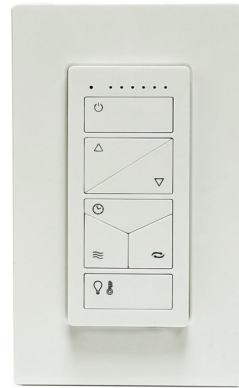

Lightology

lightology.com
866-954-4489
04-23-26

Project: _____

Company: _____

Location: _____ Fixture Type: _____

SPEC #: **MAX1375622**

Approved On: _____ Approved By: _____

Fandelight CCT Tunable Wall Remote By Maxim Lighting

Description

The Fandelight Color Select Tunable Wall Remote is for use with the Jewel, Corona, Tulum, and Solstice Fandelights, sold separately. Magnetically connects to a wall plate. Features light dimming, color temperature, timer, and reverse control. Battery operated.

Shown in white

Specifications

COLOR	N/A
BODY FINISH	White
WATTAGE	N/A
DIMMER	N/A
DIMENSIONS	N/A
BULB	N/A

CLICK TO VIEW PRODUCT

Notes: