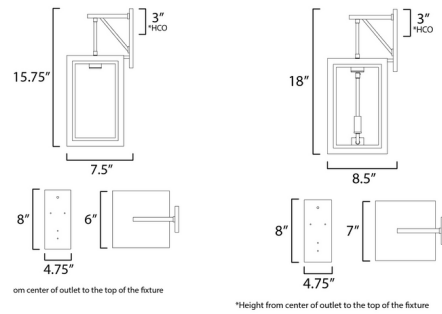

Shown in black / gold / clear

Specifications

COLOR Clear
 BODY FINISH Black / Gold
 WATTAGE 9W
 DIMMER Standard 120V
 DIMENSIONS 6"W x 15.75"H x 7.5"D
 BULB NOT INCLUDED 1x T10/Medium (E26)/9W/120V LED

CLICK TO VIEW PRODUCT