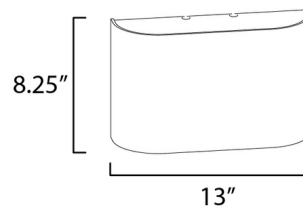

### Specifications

COLOR	Grass Cloth
BODY FINISH	N/A
WATTAGE	10W
DIMMER	Low Voltage Electronic
DIMENSIONS	13"W x 8.25"H x 3.75"D
INTEGRATED LED MODULE	1 x LED/10W/120V LED