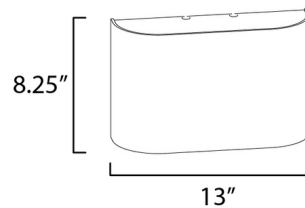

Specifications

COLOR	Grass Cloth
BODY FINISH	N/A
WATTAGE	10W
DIMMER	Low Voltage Electronic
DIMENSIONS	13"W x 8.25"H x 3.75"D
INTEGRATED LED MODULE	1 x LED/10W/120V LED

Technical Information

LAMP LIFE	35000 hours
COLOR RENDERING	90 CRI
LAMP COLOR	3000K
LUMENS/WATT	55.00
LUMINOUS FLUX	550 lumens