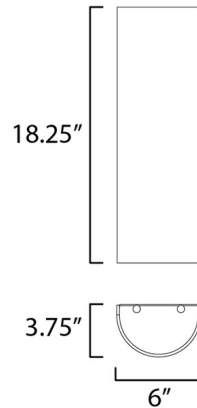

CLICK TO VIEW PRODUCT

Notes: