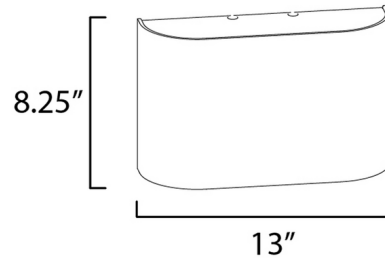

CLICK TO VIEW PRODUCT

Notes: