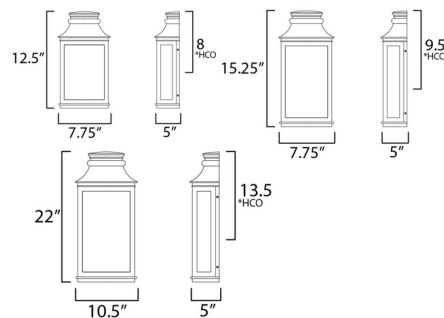

### Specifications

COLOR . . . . . Clear  
BODY FINISH . . . . . Black Oxide / Antique Copper  
WATTAGE . . . . . 21W  
DIMMER . . . . . Standard 120V  
DIMENSIONS . . . . . 10.5"W x 22"H x 5"D  
BULB NOT INCLUDED . . . . . 3 x B10/Candelabra (E12)/7W/120V LED