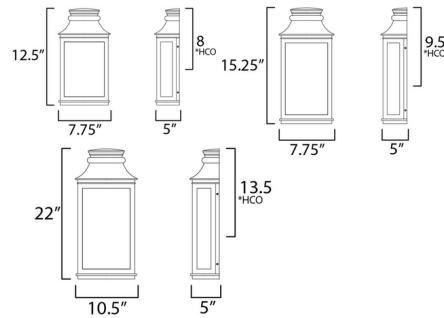

Shown in black oxide / clear

Specifications

COLOR Clear
BODY FINISH Black Oxide
WATTAGE 21W
DIMMER Standard 120V
DIMENSIONS 10.5"W x 22"H x 5"D
BULB NOT INCLUDED 3 x B10/Candelabra (E12)/7W/120V LED

CLICK TO VIEW PRODUCT