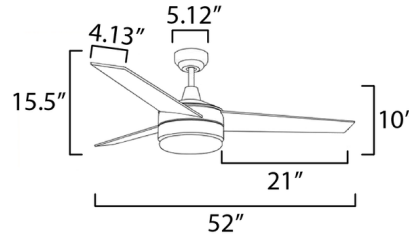

Shown in black / frosted

Specifications

BLADE COLOR	Frosted
BODY FINISH	Black
WATTAGE	18W
DIMMER	N/A
DIMENSIONS	52\"W x 15.5\"H
BULB INCLUDED	2 x A19/Medium (E26)/9W/120V LED

Technical Information

LAMP COLOR	3000K
------------	-------