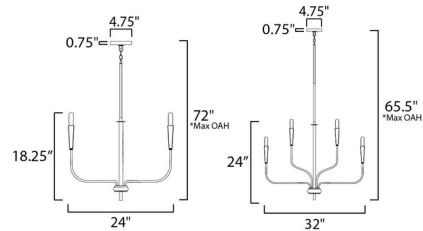

COLOR	N/A
BODY FINISH	Satin Brass
WATTAGE	45W
DIMMER	Standard 120V
DIMENSIONS	24"W x 18.25"H
BULB NOT INCLUDED	5 x T6/Candelabra (E12)/9W/120V LED
OTHER BULB OPTIONS	B10/Candelabra (E12)/60W/120V Incandescent B10/Candelabra (E12)/9W/120V LED B11/Candelabra (E12)/60W/120V Incandescent B11/Candelabra (E12)/9W/120V LED T6/Candelabra (E12)/60W/120V Incandescent

Technical Information

PRODUCT DIMENSIONS Downrods: One 6" and Three 12" Included

Shown in satin brass

CLICK TO VIEW PRODUCT

Notes: