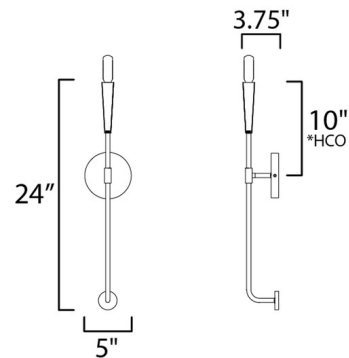

Description

The Vela Wall Sconce brings an updated traditional look. The slim stem, resembling a torch, is topped with a bare bulb that casts warm shadows of light across your room.

Specifications

COLOR	N/A
BODY FINISH	Black
WATTAGE	9W
DIMMER	Standard 120V
DIMENSIONS	5"W x 24"H x 3.75"D
BULB NOT INCLUDED	1 x T6/Candelabra (E12)/9W/120V LED
OTHER BULB OPTIONS	B10/Candelabra (E12)/60W/120V Incandescent B10/Candelabra (E12)/9W/120V LED B11/Candelabra (E12)/60W/120V Incandescent B11/Candelabra (E12)/9W/120V LED T6/Candelabra (E12)/60W/120V Incandescent

Shown in black

CLICK TO VIEW PRODUCT

Notes: