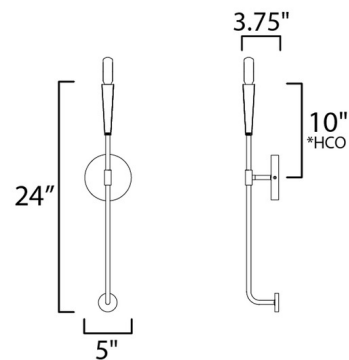

Description

The Vela Wall Sconce brings an updated traditional look. The slim stem, resembling a torch, is topped with a bare bulb that casts warm shadows of light across your room.

Specifications

COLOR	N/A
BODY FINISH	Black
WATTAGE	9W
DIMMER	Standard 120V
DIMENSIONS	5"W x 24"H x 3.75"D
BULB NOT INCLUDED	1 x T6/Candelabra (E12)/9W/120V LED
OTHER BULB OPTIONS	B10/Candelabra (E12)/60W/120V Incandescent B10/Candelabra (E12)/9W/120V LED B11/Candelabra (E12)/60W/120V Incandescent B11/Candelabra (E12)/9W/120V LED T6/Candelabra (E12)/60W/120V Incandescent

Shown in black

CLICK TO VIEW PRODUCT

Notes: